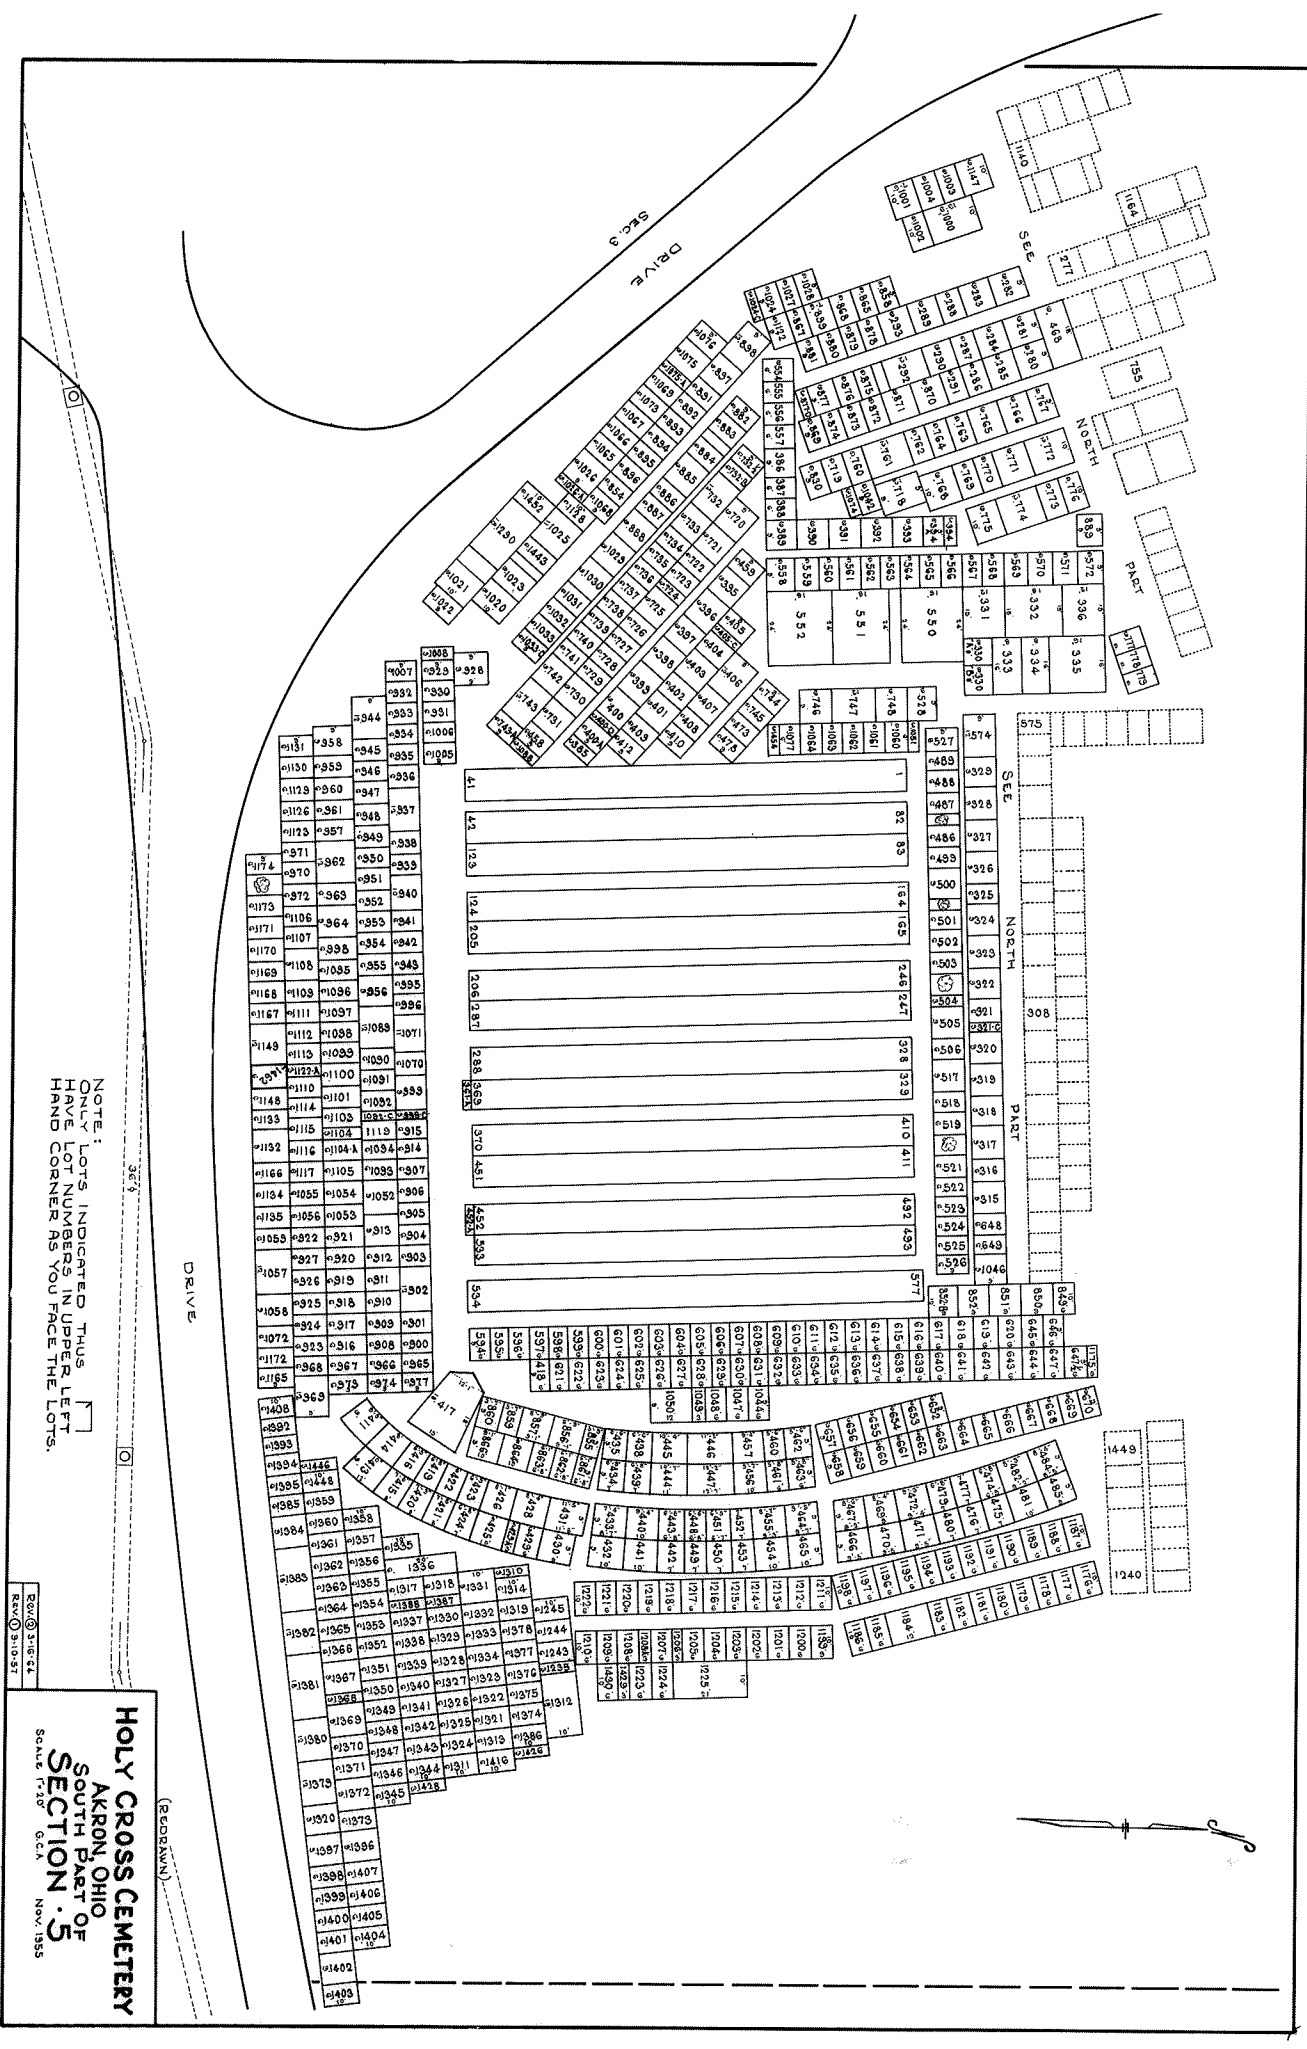

NOTE: LOTS INDICATED THUS  ONLY LOT NUMBERS IN UPPER LEFT HAND CORNER AS YOU FACE THE LOTS.

REC'D 1/26/53
 REV'D 1/26/54
 REV'D 2/11/57

HOLY CROSS CEMETERY

AKRON, OHIO
 NORTH PART OF
SECTION .5

SCALE 1/2" = 60'
 NOV. 1955

RE-DRAWN

NOTE: ONLY LOTS INDICATED THUS  HAVE LOT NUMBERS IN UPPER LEFT HAND CORNER AS YOU FACE THE LOTS.

HOLY CROSS CEMETERY
 AKRON, OHIO
 SOUTH PART OF
 SECTION 5
 SCALE 1"=20' G.C.A.
 NOV. 1955

REC'D BY: [unclear]
 NOV 19 1955